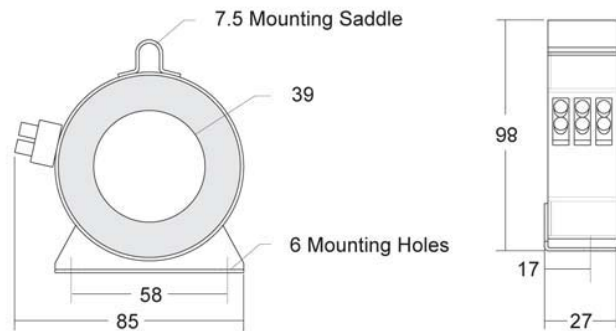

Earth Leakage Toroid - 1000T

Leaders in Innovative Protection Systems, Bramco offers a range of precision Earth Leakage Toroids for use exclusively with the b3 range of Earth Leakage Relays.

Features:

- 15mA - 20A range
- 1000T

Bramco Contacts:

19 Aruma Place
Cardiff, NSW 2285
AUSTRALIA

Telephone +61 2 4954 4721
Email sales@bramco.com.au
www.bramco.com.au

ELT3 40 A01334